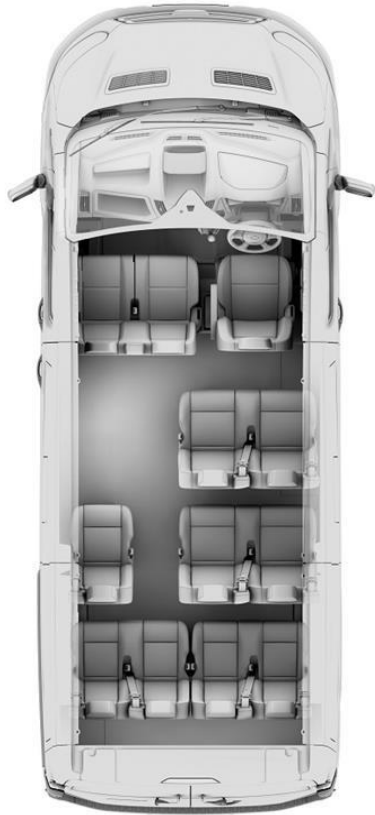

FORD TRANSIT BUS M2 - DEALER ORDERING GUIDE & PRICELIST

Effective : 21st August 2023

Catalogue ID : WAEGB-TTS-2022-TransitMinibusIR202400

SEATING LINE UP

L2 - 11/12 Seat

L3 - 14/15 Seat

L4 - 17/18 Seat

Total seat number is dependant on the front passenger seat selection.
Single front passenger seat is standard on all models offering 11, 14 and 17 seat configurations
Dual front passenger seat is optional on all models offering 12, 15 and 18 seat configurations.

SERIES LINE UP

LEADER

Exterior Features
Driver Assistance Package #7
Kerbside Side Load Doors
Hinged Rear Cargo Door
Partial Body Coloured Front Bumper
Power Side Step
Wide Bodyside Grey Moulding
Driver Large Head/Short Arm Mirror
Dual Power Heated Signal Mirrors
Halogen Headlamps
Daytime Running Lamps
High Mounted Stop Lamp
Automatic Windshield Wiper
Electric Windshield Defroster
Electric Rear Window Defroster
Tinted Glass Complete
Medium Roof Line (for L2 and L3 Series)
High Roof Line (for L4 Series)
Interior Features
Seat Pack 3 (contains Single Passenger Seat)
Rear Overhead Stowage Shelves (for 460E Series)
Multi Function Display - 4"
Load Compartment Light
Day/Night Inside Mirror
Complete Molded Headliner
Complete Rubber Inside Floor Cover
Emergency Hammer
Collision Mitigation System
ESP, HLA
Lane Departure Warning
Lane Keeping Aid
Wheels & Tyres
Single Rear Wheels (SRW) (for 350M, 410L Series)
Dual Rear Wheels (DRW) (for 460E Series)
Conventional Steel Spare Wheel (for DRW Vehicles)
Tire Kit Repair Service (for SRW Vehicles)
Powertrain Features
100KPH/62MPH Engine Governor
Ford Easy Fuel
Power Features
Heavy Duty Battery
Stop/Start System
Driver Only Power Front Window - 1 Touch Up/Down