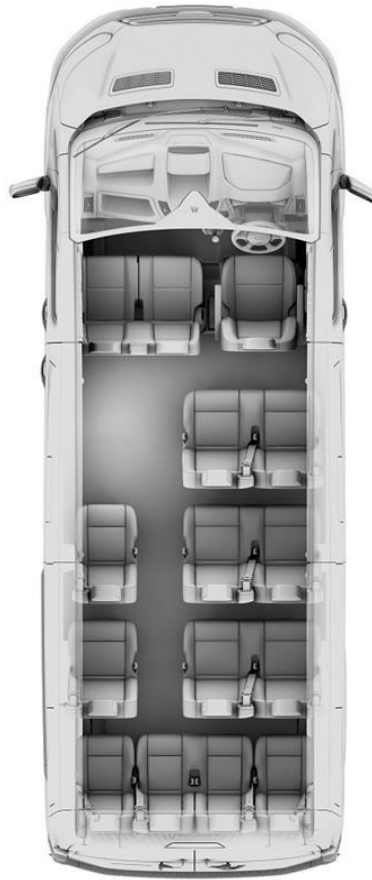

FORD TRANSIT BUS M2 - DEALER ORDERING GUIDE & PRICELIST

Effective : 21st August 2023

Catalogue ID : WAEGB-TTS-2022-TransitMinibusIR202400

SEATING LINE UP

L2 - 11/12 Seat

L3 - 14/15 Seat

L4 - 17/18 Seat

Total seat number is dependant on the front passenger seat selection.
Single front passenger seat is standard on all models offering 11, 14 and 17 seat configurations
Dual front passenger seat is optional on all models offering 12, 15 and 18 seat configurations.

SERIES LINE UP

LEADER

Exterior Features
Driver Assistance Package #7
Kerbside Side Load Doors
Hinged Rear Cargo Door
Partial Body Coloured Front Bumper
Power Side Step
Wide Bodyside Grey Moulding
Driver Large Head/Short Arm Mirror
Dual Power Heated Signal Mirrors
Halogen Headlamps
Daytime Running Lamps
High Mounted Stop Lamp
Automatic Windshield Wiper
Electric Windshield Defroster
Electric Rear Window Defroster
Tinted Glass Complete
Medium Roof Line (for L2 and L3 Series)
High Roof Line (for L4 Series)
Interior Features
Seat Pack 3 (contains Single Passenger Seat)
Rear Overhead Stowage Shelves (for 460E Series)
Multi Function Display - 4"
Load Compartment Light
Day/Night Inside Mirror
Complete Molded Headliner
Complete Rubber Inside Floor Cover
Emergency Hammer
Collision Mitigation System
ESP, HLA
Lane Departure Warning
Lane Keeping Aid
Wheels & Tyres
Single Rear Wheels (SRW) (for 350M, 410L Series)
Dual Rear Wheels (DRW) (for 460E Series)
Conventional Steel Spare Wheel (for DRW Vehicles)
Tire Kit Repair Service (for SRW Vehicles)
Powertrain Features
100KPH/62MPH Engine Governor
Ford Easy Fuel
Power Features
Heavy Duty Battery
Stop/Start System
Driver Only Power Front Window - 1 Touch Up/Down